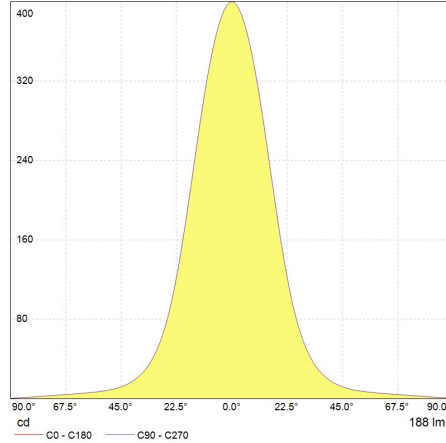

Logistic data

DUN Code	10043168972489
EAN Code	0043168972482
Pack Quantity	8
Inner pack type	BOX
Outer pack type	OUTER BOX
Layer quantity	240 EUR, 288 UK
Layer quantity EUR	240
Layer quantity UK	288
Pallet quantity EUR (PC)	2640
Pallet quantity UK (PC)	3168
Outer case size	210 x 108 x 71 (mm)
Product status	Phased-out

Photometric Data