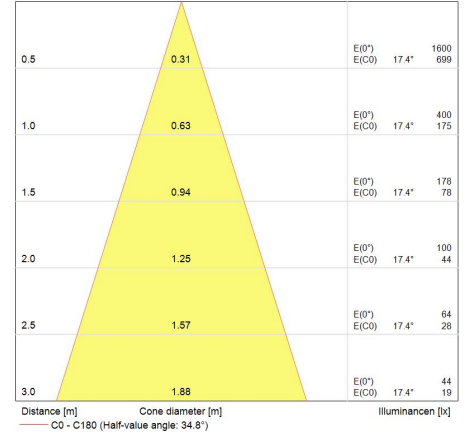

## Product data

Product Code	97248
Bulb Shape	Reflector
Bulb Finish	Coated
Bulb Diameter [mm]	50
Regulatory comment	Remaining inventory is being sold out
Maximum Overall Length [mm]	58.03
Net weight per piece [g]	61
Gross weight per piece [g]	87
Brand	General Electric (GE)
Cap/Base	GU10

## Performance data

Nominal/ Rated Beam Angle [°]	35
Nominal center beam candlepower (CBCP) [cd]	400
Weighted energy consumption [kWh/1000h]	4.5
Energy efficiency class (EEC)	A
Rated life L70/B50 [h]	25000
Nominal correlated colour temperature (CCT) [K]	2700
Nominal lumens [lm]	170
Colour Rendering Index (CRI) [Ra]	80

## Electrical data

Nominal lamp power factor...	0.5
Lamp Current [A]	0.038
Dimming Capability	Yes
Nominal power [W]	4.5
Nominal lamp voltage [V]	220

## Photometric Data