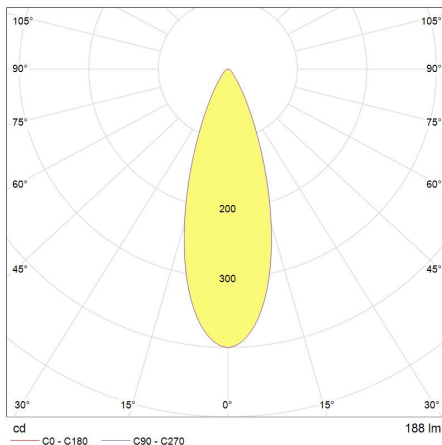

## Product data

Product Code	97248
Bulb Shape	Reflector
Bulb Finish	Coated
Bulb Diameter [mm]	50
Regulatory comment	Remaining inventory is being sold out
Maximum Overall Length [mm]	58.03
Net weight per piece [g]	61
Gross weight per piece [g]	87
Brand	General Electric (GE)
Cap/Base	GU10

## Performance data

Nominal/ Rated Beam Angle [°]	35
Nominal center beam candlepower (CBCP) [cd]	400
Weighted energy consumption [kWh/1000h]	4.5
Energy efficiency class (EEC)	A
Rated life L70/B50 [h]	25000
Nominal correlated colour temperature (CCT) [K]	2700
Nominal lumens [lm]	170
Colour Rendering Index (CRI) [Ra]	80

## Photometric Data